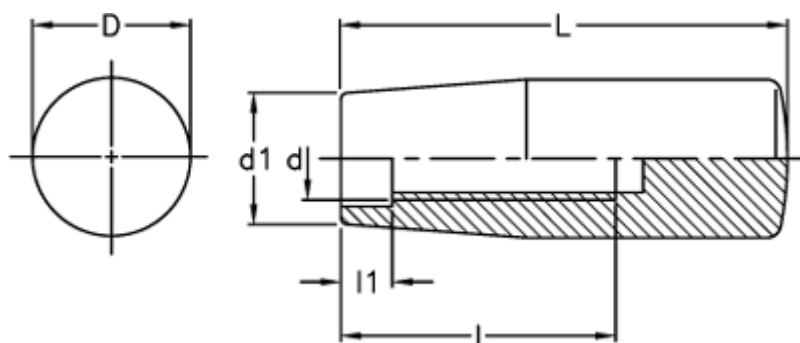

# Data Sheet

Article number: 2304022102  
Description: E+G Handle  
I.280/100-M14

## Measures

d = M14

D = 31

d1 = 25

l = 65

L = 102

l1 = 5.0